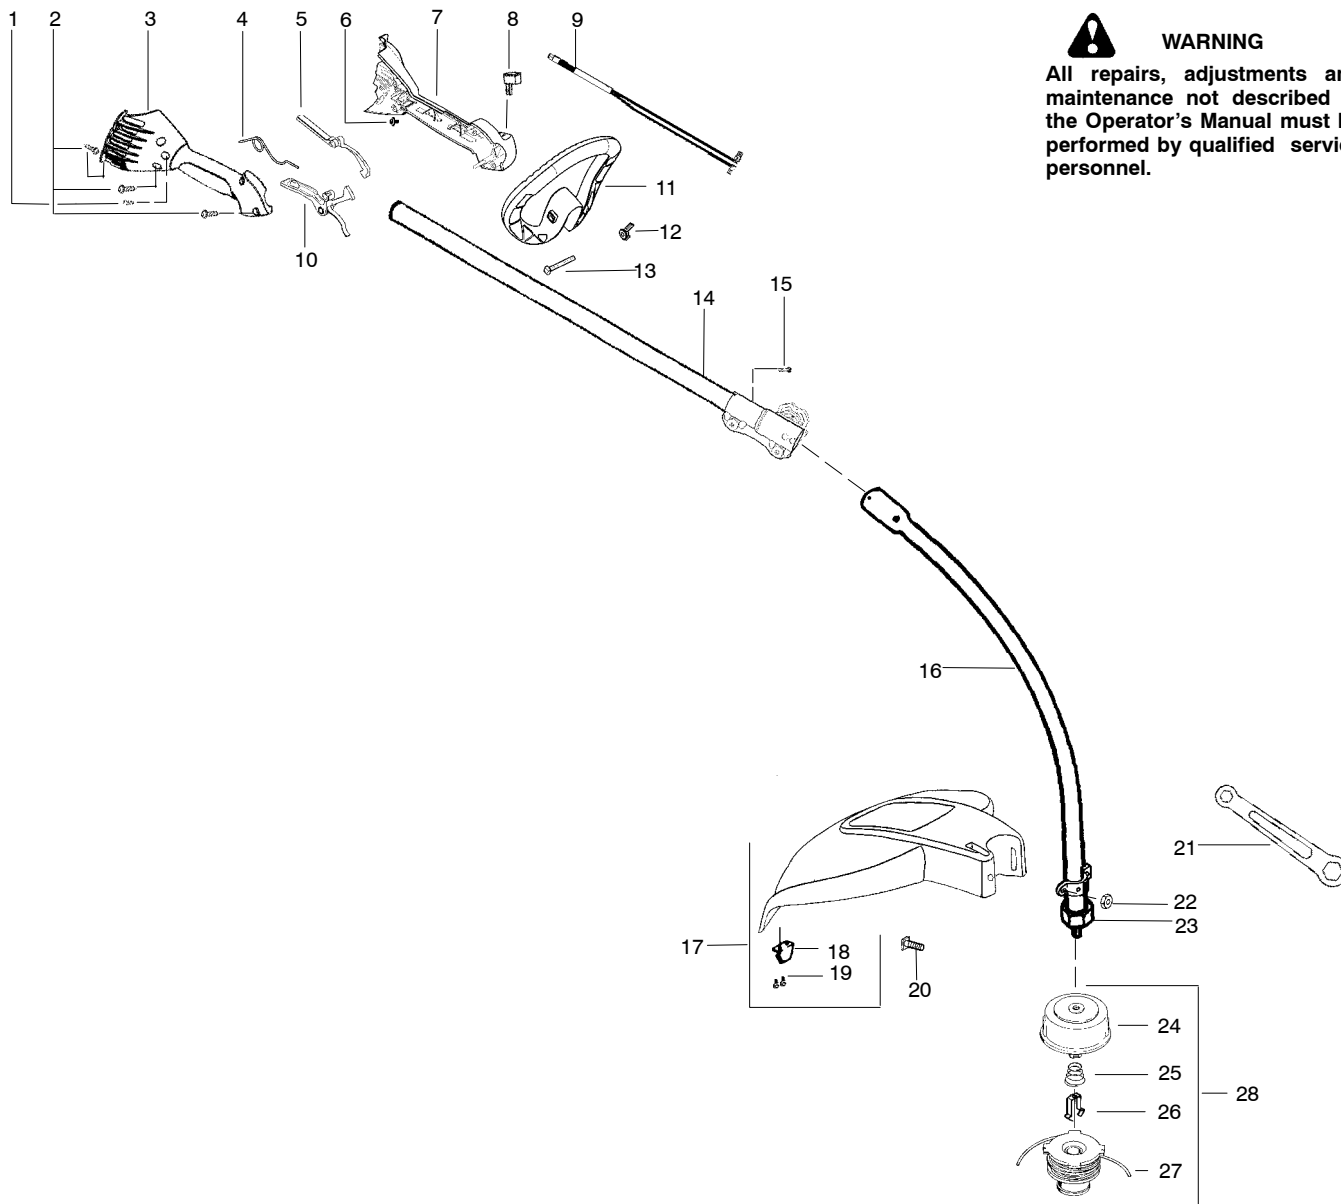

PARTS LIST NO. 530165282-01		 McCULLOCH. PARTS LIST	MODEL(s) TM281
DATE 7/27/04	NEW		NOTE: Illustration may differ from actual model due to design changes

WARNING

All repairs, adjustments and maintenance not described in the Operator's Manual must be performed by qualified service personnel.

Ref.	Part No.	Description	Ref.	Part No.	Description
1.	530015805	Screw-Alignment	21.	530056401	Wrench
2.	530015886	Screw-handle/fan hsg	22.	530015197	Nut
3.	530057983-02	Hsg.-Throttle (Right)	23.	530057559	Dustcup
4.	530016473-01	Spring-Lockout	24.	530095776	Assy-Hub/Arbor
5.	530058758-01	Lockout-Throttle	25.	530053241	Spring-Return
6.	530016326	Screw	26.	530401957	Retainer-Spool
7.	530057984-02	Hsg.-Throttle (Left)	27.	530095845	Assy-Wound Spool
8.	530069572	Kit-Switch	28.	530095846	Assy-TNG VI 5/16" -RH 2x
9.	530058843	Assy-Front Wire	Not Shown		
10.	530058759-01	Assy-Trigger	---	---	Manual-Operator
11.	530058754	Handle-Assist	530165119	Scan	
12.	530016152	Wingnut	530165120	Euro	
13.	530015786	Bolt	530165296-01	Euro II	
14.	530071934-01	Kit-Upper Shaft Assy. (incl. flex shaft & coupler)	530165121	Euro III	
15.	530016344	Screw	530165122	Euro IV	
16.	530071929	Kit-Lower Shaft Assy.(incl. flex shaft)	530165297-01	Euro V	
17.	530071949-01	Kit-Shield Ass'y. (Incl.18,19)	530165123	Turkish	
18.	530052286	Line Limiter	530150143-01	Decal-Warning	
19.	530015814	Screw-Line Limiter	530150142-01	Decal-Shaft	
20.	530015820	Bolt			