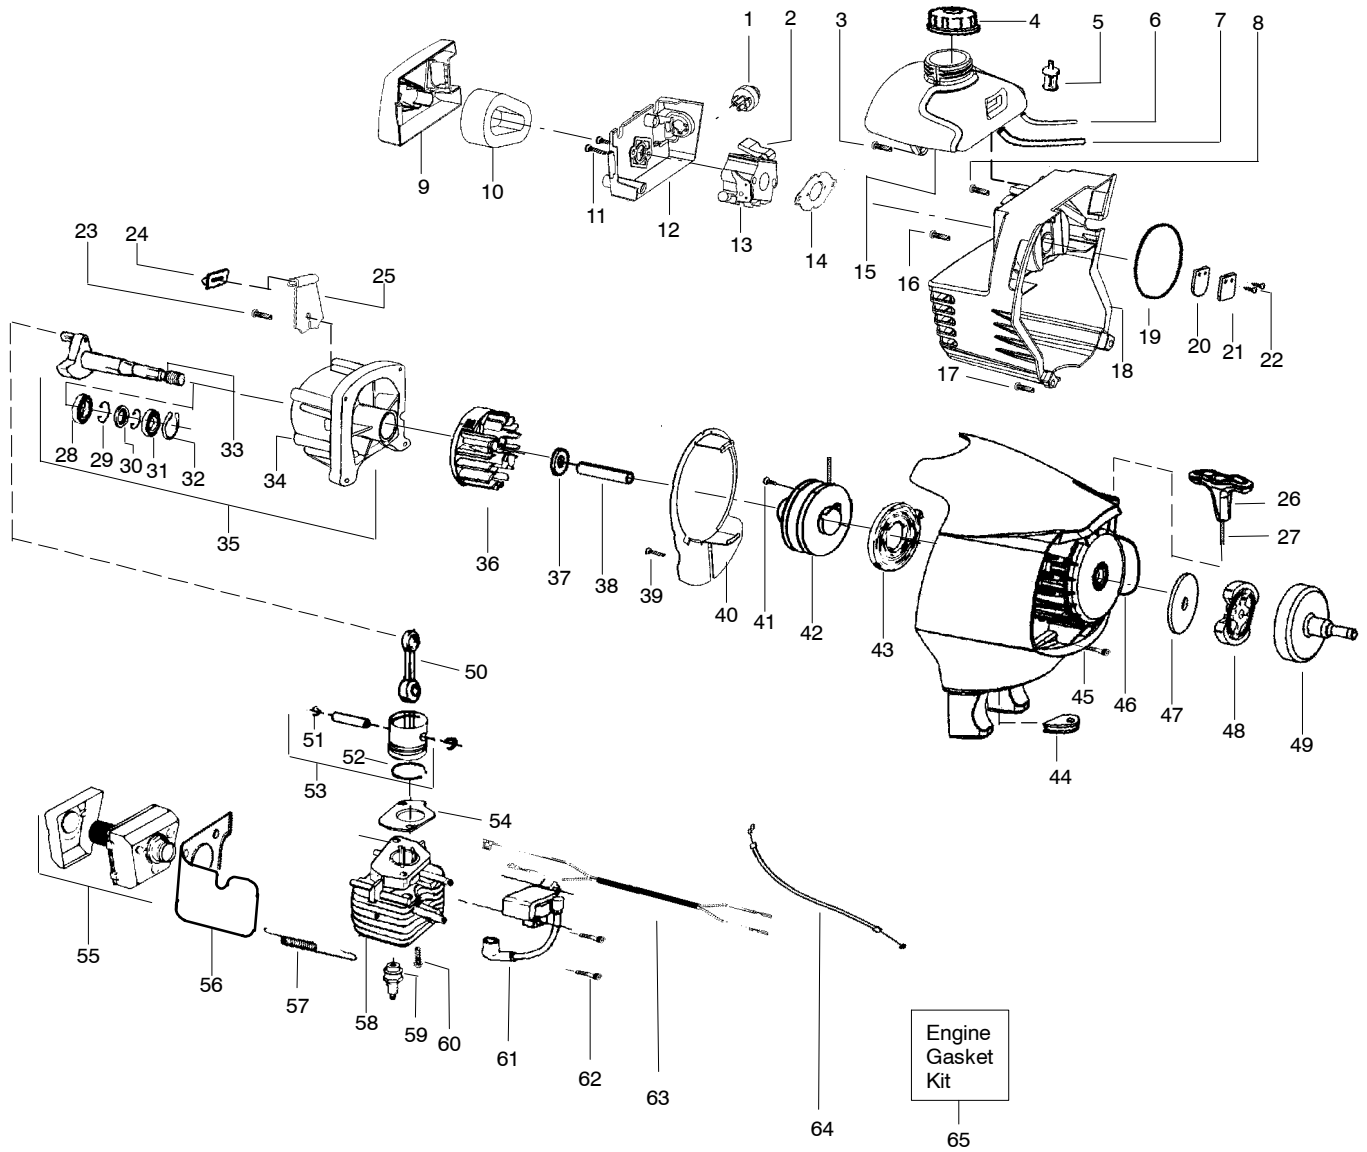

Ref.	Part No.	Description	Ref.	Part No.	Description	Ref.	Part No.	Description
1.	530047721	Bulb-purge	22.	530016064	Screw-reed valve	44.	530019182	Grommet
2.	530071717	Kit-Choke Lever	23.	530015875	Screw-tank retainer	45.	530015810	Screw-F/hsg
3.	530015843	Screw-tank	24.	530055492	Isolator-fuel tank	46.	530055248	Housing-Fan w/eyelet
4.	530057736	Assy-Fuel cap	25.	530054941	Ret.-fuel tank	47.	530094189	Washer-Clutch
5.	530095646	Assy-Fuel pick-up	26.	530058742	Handle-starter	48.	530055122	Assy.-Clutch
6.	530071404	Kit-Fuel line	27.	530071325	Kit-Rope	49.	530028799	Assy-Drum
7.	530069216	Kit-Fuel/Purge line	28.	530032103	Bearing-inner	50.	530010960	Assy-Connecting rod
8.	530015775	Screw	29.	530015787	Retainer	51.	530015162	Retainer-piston pin
9.	530150088	Cover-Air box	30.	530019158	Seal	52.	530025875	Ring-Piston
10.	530054946	Filter-Air	31.	530032102	Bearing-outer	53.	530069899	Kit-Piston (Incl. 51,52)
11.	530015849	Screw-carb.	32.	530015789	Retainer-crankshaft	54.	530071401	Gasket-Cylinder (kit)
12.	530150080	Box-Air	33.	530028807	Assy-crankshaft	55.	530069310	Kit-Muffler
13.	530071637	Kit-Assy-carb. (WT-628)	34.	530012514	Assy-crankcase (Incl. 28-31)	56.	530058957	Heat shield
(Note: Repair kits are not available for this carburetor)			35.	530071685	Assy-c'case/c'shaft (incl. 28-34)	57.	530036409	Spring-muffler
14.	530071401	Gasket-Carb. (kit)	36.	530055524	Assy-Flywheel	58.	530012488	Cylinder
15.	530150092	Assy-Fuel tank	37.	530016030	Washer	59.	952030249	Spark plug (RCJ-6Y)
16.	530015771	Screw-crankcase	38.	530055620	Spacer	60.	530001624	Bolt-Cylinder
17.	530015952	Screw-shrd to f/hsg.	39.	530015775	Screw-baffle	61.	530039218	Module-Ignition
18.	530150089	Assy-Shroud	40.	530054939	Plate-baffle	62.	530016357	Screw-module
19.	530071401	O-Ring-c/case (kit)	41.	530016391	Screw-rope	63.	530058846	Assy-Rear wire
20.	530027593	Valve-reed	42.	530071399	Kit-pulley (incl. #41)	64.	530058962	Assy-Throttle Cable
21.	530054596	Stop-reed	43.	530042086	Spring-starter	65.	530071401	Kit-Gasket (incl. 14,19,54)

✓ = NEW PART NUMBER FOR THIS IPL

★ = REFER TO THE SERVICE REFERENCE INDICATED FOR MORE INFORMATION. (LOCATED AT END OF IPL)